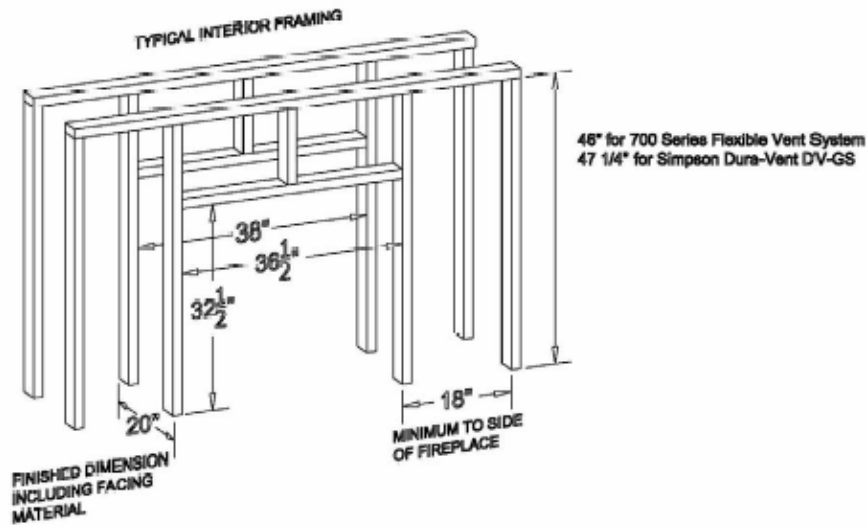

KOZY HEAT- 944

SEE-THRU INSTALLATIONS: Rough opening dimensions are: *Front face* - 36 1/2" wide x 32 1/2" high *Back face* - 38" wide x 32 1/2" high (above the height of the optional hearth). Depth is determined by the thickness of face materials being used. **IMPORTANT!** The fireplace depth is 20". See Figure 3 below.

Figure 3

PIER INSTALLATIONS: Refer to Figures 4A & 4B. Rough opening dimensions are 36 1/4" wide x 32 1/2" high (above the height of the optional hearth). Depth is determined by the thickness of facing materials being used. **IMPORTANT!** The fireplace depth is 20".